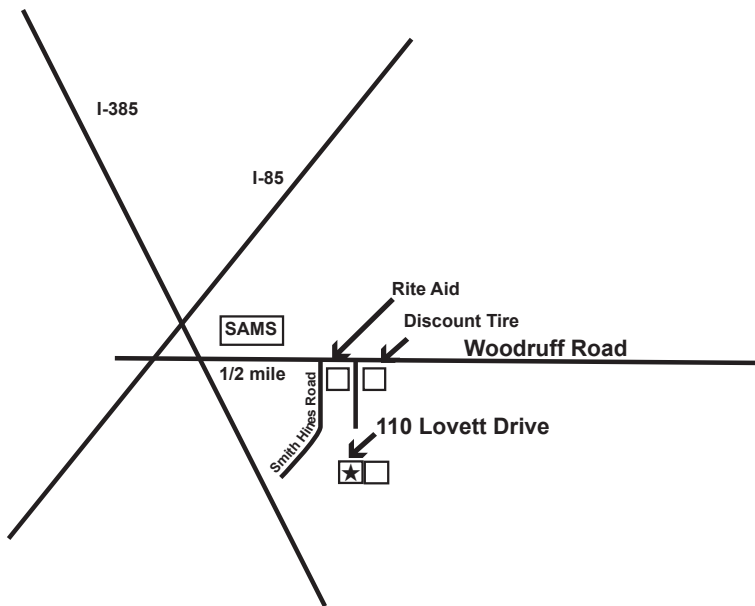

Downtown
Greenville

**Take Woodruff Road approx. 1/2 mile,
Take RIGHT after Rite-Aid
Into “Woodruff Corp. Center”
On Lovett Drive...go straight
Road dead ends at #110 Lovett Drive**